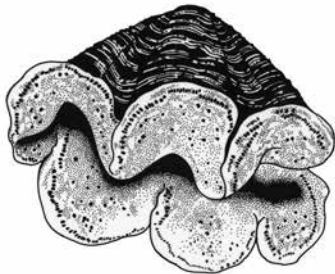

The mission of the
Monterey Bay Aquarium
is to inspire conservation
of the ocean.

Self-Guided Observation Guide
Grades K to 2

See Shells

NAME(S):

Check the box next to the animals you find living in shells.

HERMIT CRAB

I found it!

KELLET'S WHELK

I found it!

GIANT CLAM

I found it!

ABALONE

I found it!

TURBAN SNAIL

I found it!

JEWELLED TOP SNAIL

I found it!

GREEN SEA TURTLE

I found it!

MY FAVORITE

Draw your favorite Aquarium animal that has a shell.