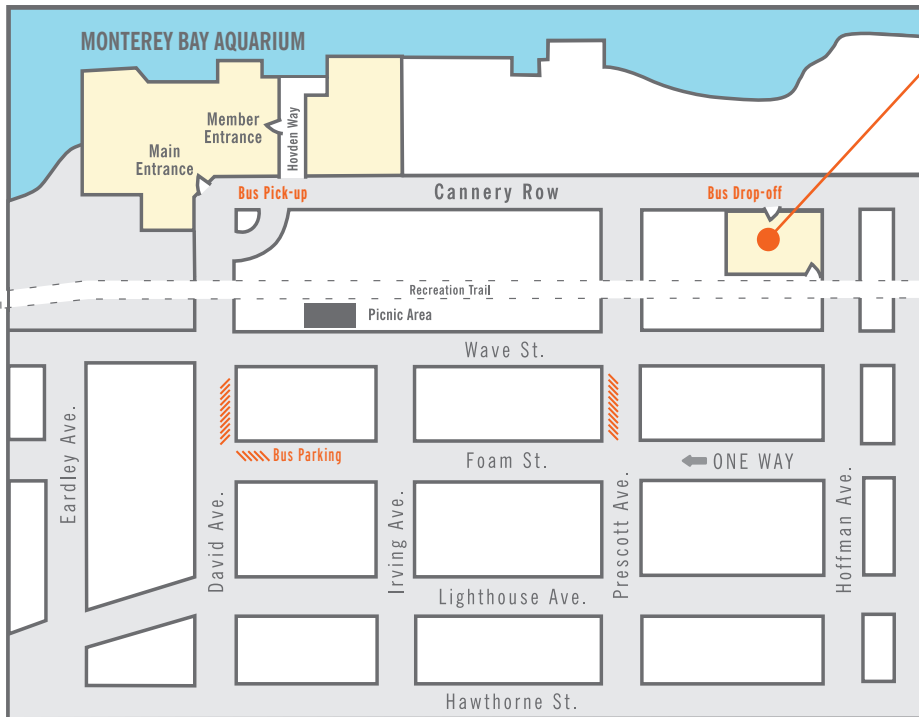

Bus Driver Instructions for Bechtel Education Center

Arriving at the Bechtel Education Center From Foam Street or Lighthouse Avenue:

- Turn right on Prescott Avenue.
- Turn right on Cannery Row.
- The school bus drop-off zone is directly in front of the Bechtel Education Center.

To avoid congestion, bus drivers are asked not to drive on Cannery Row for more than one block.

Departing from the Bechtel Education Center After the students disembark:

- Turn right from Cannery Row onto Hoffman Avenue and proceed to one of the bus parking areas on Foam Street, David Avenue, or Prescott Avenue as indicated on the map.

Picking up Students from the Aquarium From the bus parking areas:

- Buses should return to Prescott Avenue and proceed toward Cannery Row.
- Turn left on Cannery Row.

The bus pick-up zone is on Cannery Row near Hovden Way and the Member Entrance.

Departing From Cannery Row:

- Turn left onto David Avenue and proceed to Lighthouse Avenue for departure.

Bechtel Family Center for Ocean Education and Leadership
625 Cannery Row

Walking from the Bechtel Center to the Main Aquarium